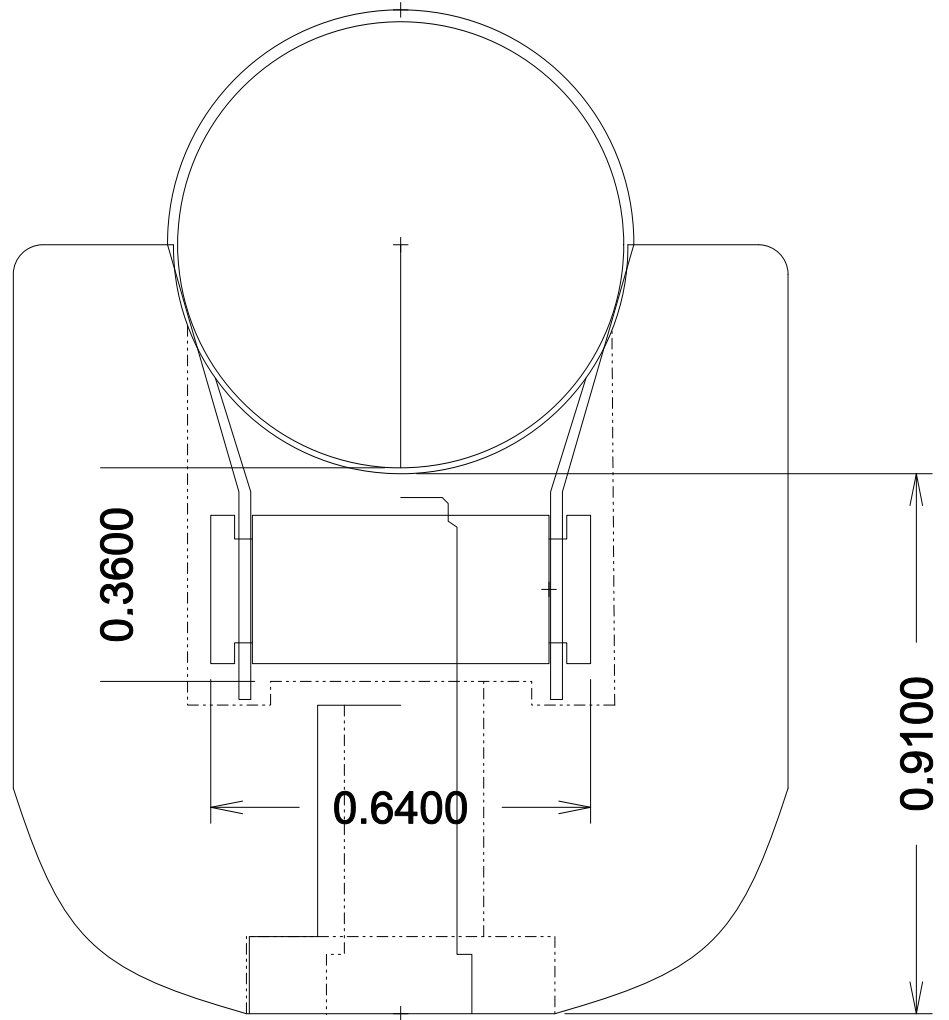

Escutcheon made from aluminum bronze

Custom 10-32 screw