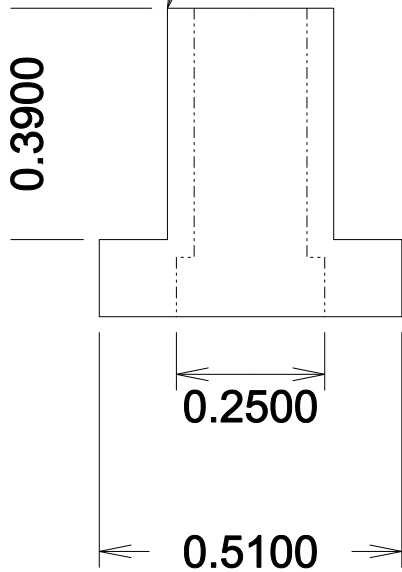

Escutcheon made from aluminum bronze

Custom 10-32 screw