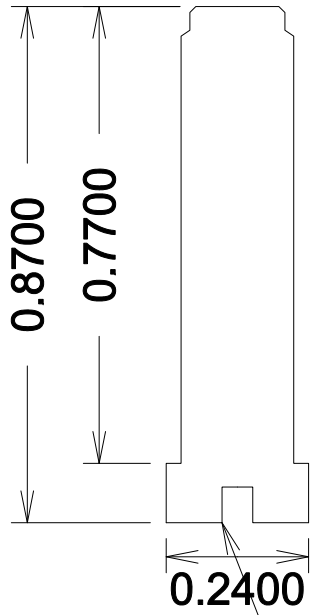

Escutcheon made from aluminum bronze

Custom 10-32 screw